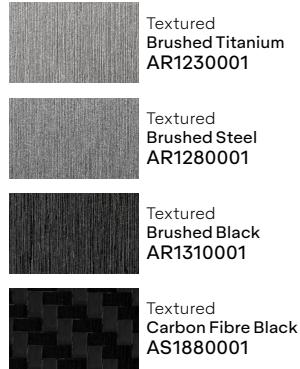

RECOMMENDED USES:

- Personalise and refresh your car's appearance
- Brand your company's fleet with your company colour
- Safeguard the value of your vehicle by protecting the original paintwork

SWF Satin Metallic Energetic Yellow

SWF Gloss Obsidian Black

SWF ColorFlow™ Satin Frozen Ocean Cyan/Blue

Pearl

Gloss Pearl

Satin

Gloss

Satin Metallic

Matte Metallic

*The colours shown are digitally reproduced for printing purposes and are not 100% accurate. For an actual production colour, please contact your Avery Dennison sales representative.

*EU: These colours are only available in Europe.

Matte

Diamond

Extreme Texture

Gloss Metallic

ColorFlow™ Satin

ColorFlow™ Gloss

*The colours shown are digitally reproduced for printing purposes and are not 100% accurate. For an actual production colour, please contact your Avery Dennison sales representative.