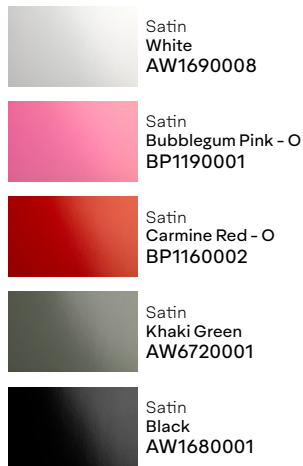

SWF ColorFlow™ Satin
Frozen Ocean Cyan/Blue
NEW!
CL8410001

SWF ColorFlow™ Satin
Moonstone Silver/Blue
NEW!
CL8240001

SWF ColorFlow™ Satin
Solar Dawn Black/Red
NEW!
CL8250001

KEY FEATURES:

- Outstanding durability and performance
- Excellent conformability around curves and recesses
- Available with Avery Dennison® Easy Apply™ RS adhesive technology to provide repositionability and slideability, saving valuable installation time
- Available in 1.52M x 25M roll size
- Excellent long-term clean removability

RECOMMENDED USES:

- Personalise and refresh your car's appearance
- Brand your company's fleet with your company colour
- Safeguard the value of your vehicle by protecting the original paintwork

SWF Satin Metallic Energetic Yellow

SWF Gloss Obsidian Black

SWF ColorFlow™ Satin Frozen Ocean Cyan/Blue

Pearl

Gloss Pearl

Satin

Gloss

Satin Metallic

Matte Metallic

Matte

Diamond

Extreme Texture

Gloss Metallic

ColorFlow™ Satin

ColorFlow™ Gloss

*The colours shown are digitally reproduced for printing purposes and are not 100% accurate. For an actual production colour, please contact your Avery Dennison sales representative.