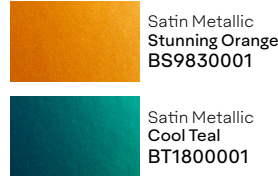

Discover the latest automotive colour trends. Over 100 colours, finishes and effects, including exciting new glossy metallics. See how light reveals hidden gradients with a mesmerizing sparkle.

SWF ColorFlow™ Satin Moonstone Silver/Blue

RECOMMENDED USES:

- Personalise and refresh your car's appearance
- Brand your company's fleet with your company colour
- Safeguard the value of your vehicle by protecting the original paintwork

SWF Satin Metallic Energetic Yellow

SWF Gloss Obsidian Black

SWF ColorFlow™ Satin Frozen Ocean Cyan/Blue

Pearl

Gloss Pearl

Satin

Gloss

Satin Metallic

Matte Metallic

Matte

Diamond

Extreme Texture

Gloss Metallic

ColorFlow™ Satin

ColorFlow™ Gloss

*The colours shown are digitally reproduced for printing purposes and are not 100% accurate. For an actual production colour, please contact your Avery Dennison sales representative.