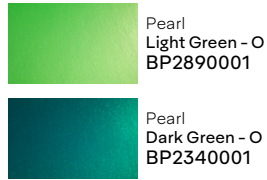

Discover the latest automotive colour trends. Over 100 colours, finishes and effects, including exciting new glossy metallics. See how light reveals hidden gradients with a mesmerizing sparkle.

SWF ColorFlow™ Satin Moonstone Silver/Blue

SWF ColorFlow™ Satin
Frozen Ocean Cyan/Blue
NEW!
CL8410001

SWF ColorFlow™ Satin
Moonstone Silver/Blue
NEW!
CL8240001

SWF ColorFlow™ Satin
Solar Dawn Black/Red
NEW!
CL8250001

KEY FEATURES:

- Outstanding durability and performance
- Excellent conformability around curves and recesses
- Available with Avery Dennison® Easy Apply™ RS adhesive technology to provide repositionability and slideability, saving valuable installation time
- Available in 1.52M x 25M roll size
- Excellent long-term clean removability

RECOMMENDED USES:

- Personalise and refresh your car's appearance
- Brand your company's fleet with your company colour
- Safeguard the value of your vehicle by protecting the original paintwork

SWF Satin Metallic Energetic Yellow

SWF Gloss Obsidian Black

SWF ColorFlow™ Satin Frozen Ocean Cyan/Blue

Pearl

Gloss Pearl

Satin

Gloss

Satin Metallic

Matte Metallic