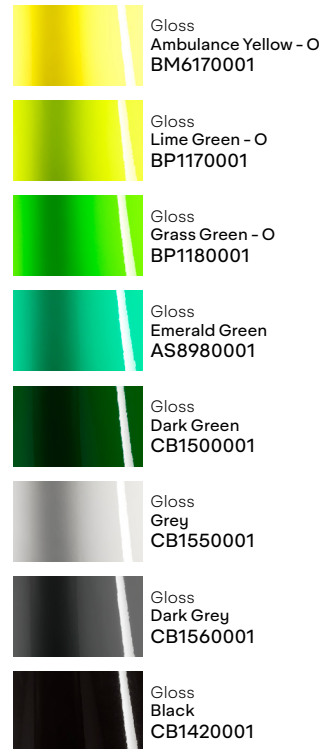

Discover the latest automotive colour trends. Over 100 colours, finishes and effects, including exciting new glossy metallics. See how light reveals hidden gradients with a mesmerizing sparkle.

SWF ColorFlow™ Satin Moonstone Silver/Blue

SWF ColorFlow™ Satin
Frozen Ocean Cyan/Blue
NEW!
CL8410001

SWF ColorFlow™ Satin
Moonstone Silver/Blue
NEW!
CL8240001

SWF ColorFlow™ Satin
Solar Dawn Black/Red
NEW!
CL8250001

KEY FEATURES:

- Outstanding durability and performance
- Excellent conformability around curves and recesses
- Available with Avery Dennison® Easy Apply™ RS adhesive technology to provide repositionability and slideability, saving valuable installation time
- Available in 1.52M x 25M roll size
- Excellent long-term clean removability

SWF Gloss Obsidian Black

SWF ColorFlow™ Satin Frozen Ocean Cyan/Blue

Pearl

Gloss Pearl

Satin

Gloss

Satin Metallic

Matte Metallic

Matte

Diamond

Extreme Texture

Gloss Metallic

ColorFlow™ Satin

ColorFlow™ Gloss

*The colours shown are digitally reproduced for printing purposes and are not 100% accurate. For an actual production colour, please contact your Avery Dennison sales representative.