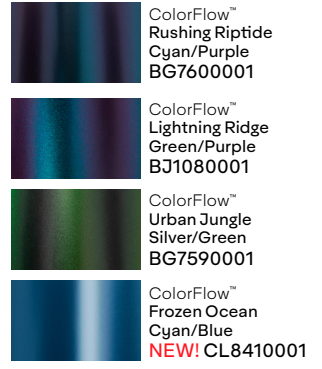

Discover the latest automotive colour trends. Over 100 colours, finishes and effects, including exciting new glossy metallics. See how light reveals hidden gradients with a mesmerizing sparkle.

SWF ColorFlow™ Satin Moonstone Silver/Blue

RECOMMENDED USES:

- Personalise and refresh your car's appearance
- Brand your company's fleet with your company colour
- Safeguard the value of your vehicle by protecting the original paintwork

SWF Satin Metallic Energetic Yellow

SWF Gloss Obsidian Black

SWF ColorFlow™ Satin Frozen Ocean Cyan/Blue

Pearl

Gloss Pearl

Satin

Gloss

Satin Metallic

Matte Metallic

Matte

Diamond

Extreme Texture

Gloss Metallic

ColorFlow™ Satin

ColorFlow™ Gloss

*The colours shown are digitally reproduced for printing purposes and are not 100% accurate. For an actual production colour, please contact your Avery Dennison sales representative.