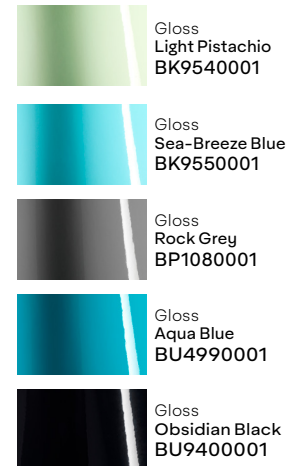

Discover the latest automotive colour trends. Over 100 colours, finishes and effects, including exciting new glossy metallics. See how light reveals hidden gradients with a mesmerizing sparkle.

SWF ColorFlow™ Satin Moonstone Silver/Blue

RECOMMENDED USES:

- Personalise and refresh your car's appearance
- Brand your company's fleet with your company colour
- Safeguard the value of your vehicle by protecting the original paintwork

SWF Satin Metallic Energetic Yellow

SWF Gloss Obsidian Black

SWF ColorFlow™ Satin Frozen Ocean Cyan/Blue

Pearl

Gloss Pearl

Satin

Gloss

Satin Metallic

Matte Metallic

Matte

Diamond

Extreme Texture

Gloss Metallic

ColorFlow™ Satin

ColorFlow™ Gloss

*The colours shown are digitally reproduced for printing purposes and are not 100% accurate. For an actual production colour, please contact your Avery Dennison sales representative.