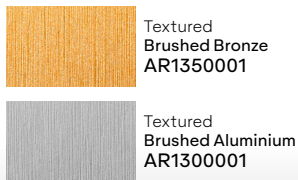

Discover the latest automotive colour trends. Over 100 colours, finishes and effects, including exciting new glossy metallics. See how light reveals hidden gradients with a mesmerizing sparkle.

SWF ColorFlow™ Satin Moonstone Silver/Blue

SWF Gloss Obsidian Black

SWF ColorFlow™ Satin Frozen Ocean Cyan/Blue

Pearl

Gloss Pearl

Satin

Gloss

Satin Metallic

Matte Metallic

*The colours shown are digitally reproduced for printing purposes and are not 100% accurate. For an actual production colour, please contact your Avery Dennison sales representative.

*EU: These colours are only available in Europe.

Matte

Diamond

Extreme Texture

Gloss Metallic

ColorFlow™ Satin

ColorFlow™ Gloss

*The colours shown are digitally reproduced for printing purposes and are not 100% accurate. For an actual production colour, please contact your Avery Dennison sales representative.